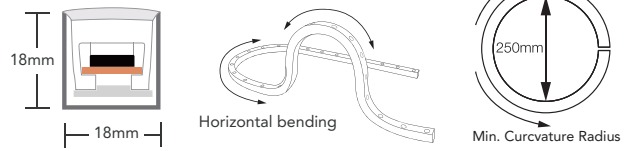

SFW20 Mono Color Silicone Flexible LED Wall Grazer

SFW20-24V-3535-24-CC-2200K-6500K

Specification

Dimension

Optional LENSs Distribution

Optional Cover:

Technical Parameters

Electrical	
Input Voltage	24V DC
Power Consumption	18W/m
Physical	
LED Count	24 LEDs/m
Cutting Unit	6 LEDs
Cutting Unit Length	250mm
Mini. Curvature Radius:	250mm
Output	
LED Light	Epistar SMD LED 3535
CRI	>80
Max Length	5 M
Optional Lens	15°, 20°, 25°, 38°, 60°, 20°x40°
Lumen Maintenance	70,000 Hours L70 @ 25°C 50,000 Hours L70 @ 50°C
Temperature Ranges	
Installation	0°C to 50°C
Operating	-40°C to 55°C
Dependability	
Warranty	5 Years Warranty
IP Rating	IP68

Optional Color	
	2700K(2725±145K)
	3000K(3045±175K)
	3500K(3465±245K)
	4000K(3985±275K)
	5000K(5029±283K)
	Green(520-530nm)
	Blue (455-465nm)

Illuminance Distribution

Height	Eavg, Emax	Diameter
3.281ft 1m	65.81, 92.86fc 708.3, 999.5lx	2.093ft 63.78cm
6.562ft 2m	16.45, 23.21fc 177.1, 249.9lx	4.185ft 127.56cm
9.843ft 3m	7.312, 10.32fc 78.70, 111.1lx	6.278ft 191.35cm
13.12ft 4m	4.113, 5.804fc 44.27, 62.47lx	8.37ft 255.13cm
16.4ft 5m	2.632, 3.714fc 28.33, 39.98lx	10.46ft 318.91cm