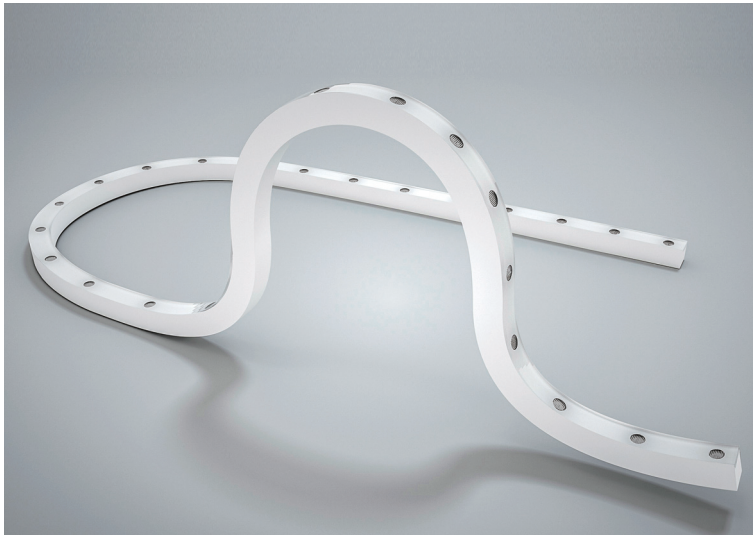

SFW20 Mono Color Silicone Flexible LED Wall Grazer

SFW20-24V-3535-24-CC-2200K-6500K

Specification

Dimension

Optional LENS Distribution

Technical Parameters

Electrical	
Input Voltage	24V DC
Power Consumption	18W/m
Physical	
LED Count	24 LEDs/m
Cutting Unit	6 LEDs
Cutting Unit Length	250 mm
Mini. Curvature Radius:	250mm
Output	
LED Light	SMD LED 3535
CRI	>80
Max. Length	5M
Optional Lens	15°, 20°, 25°, 38°, 60°, 20° x 40°
Lumen Maintenance	70,000 Hours L70 @ 25°C 50,000 Hours L70 @ 50°C
Temperature Ranges	
Installation	0°C to 50°C
Operating	-40°C to 55°C
Dependability	
Warranty	5 Years Warranty
IP Rating	IP68

Height	Eavg, Emax	Diameter
3.281ft 1m	65.81, 92.86fc 708.3, 999.5lx	2.093ft 63.78cm
6.562ft 2m	16.45, 23.21fc 177.1, 249.9lx	4.185ft 127.56cm
9.843ft 3m	7.312, 10.32fc 78.70, 111.1lx	6.278ft 191.35cm
13.12ft 4m	4.113, 5.804fc 44.27, 62.47lx	8.37ft 255.13cm
16.4ft 5m	2.632, 3.714fc 28.33, 39.98lx	10.46ft 318.91cm

SFW20 Mono Color Silicone Flexible LED Wall Grazer

Connection