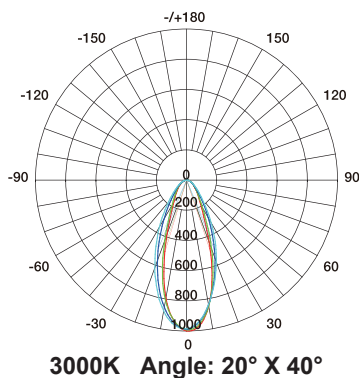

SFW20 Mono Color Silicone Flexible LED Wall Grazer

SFW20-24V-3535-24-CC-2200K-6500K

Specification

Dimension

Optional LENSs Distribution

Optional Cover:

Technical Parameters

Electrical	
Input Voltage	24V DC
Power Consumption	18W/m
Physical	
LED Count	24 LEDs/m
Cutting Unit	6 LEDs
Cutting Unit Length	250mm
Mini. Curvature Radius:	250mm
Output	
LED Light	Epistar SMD LED 3535
CRI	>80
Max Length	5 M
Optional Lens	15°, 20°, 25°, 38°, 60°, 20°x40°
Lumen Maintenance	70,000 Hours L70 @ 25°C 50,000 Hours L70 @ 50°C
Temperature Ranges	
Installation	0°C to 50°C
Operating	-40°C to 55°C
Dependability	
Warranty	5 Years Warranty
IP Rating	IP68

Optional Color	
	2700K(2725±145K)
	3000K(3045±175K)
	3500K(3465±245K)
	4000K(3985±275K)
	5000K(5029±283K)
	Green(520-530nm)
	Blue (455-465nm)

Illuminance Distribution

Height	Eavg, Emax	Diameter
3.281ft 1m	65.81, 92.86fc 708.3, 999.5lx	2.093ft 63.78cm
6.562ft 2m	16.45, 23.21fc 177.1, 249.9lx	4.185ft 127.56cm
9.843ft 3m	7.312, 10.32fc 78.70, 111.1lx	6.278ft 191.35cm
13.12ft 4m	4.113, 5.804fc 44.27, 62.47lx	8.37ft 255.13cm
16.4ft 5m	2.632, 3.714fc 28.33, 39.98lx	10.46ft 318.91cm