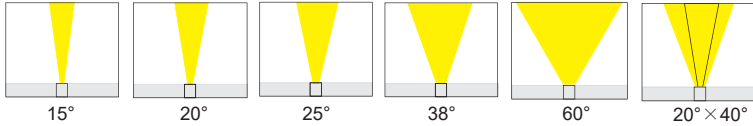

SFW20 Mono Color Silicone Flexible LED Wall Grazer

SFW20-24V-3535-24-CC-2200K-6500K

Specification

Dimension

Optional LENS Distribution

Technical Parameters

Electrical	
Input Voltage	24V DC
Power Consumption	18W/m
Physical	
LED Count	24 LEDs/m
Cutting Unit	6 LEDs
Cutting Unit Length	250 mm
Mini. Curvature Radius:	250mm
Output	
LED Light	SMD LED 3535
CRI	>80
Max. Length	5M
Optional Lens	15°, 20°, 25°, 38°, 60°, 20° x 40°
Lumen Maintenance	70,000 Hours L70 @ 25°C 50,000 Hours L70 @ 50°C
Temperature Ranges	
Installation	0°C to 50°C
Operating	-40°C to 55°C
Dependability	
Warranty	5 Years Warranty
IP Rating	IP68

Optional Color

	2200K(2238±102K)
	2700K(2725±145K)
	3000K(3045±175K)
	3500K(3465±245K)
	4000K(3985±275K)
	4500K(4503±243K)
	5000K(5029±283K)
	6500K(6532±510K)
	Green(520-530nm)
	Blue (455-465nm)

Illuminance Distribution

Height	Eavg, Emax	Diameter
3.281ft 1m	65.81, 92.86fc 708.3, 999.5lx	2.093ft 63.78cm
6.562ft 2m	16.45, 23.21fc 177.1, 249.9lx	4.185ft 127.56cm
9.843ft 3m	7.312, 10.32fc 78.70, 111.1lx	6.278ft 191.35cm
13.12ft 4m	4.113, 5.804fc 44.27, 62.47lx	8.37ft 255.13cm
16.4ft 5m	2.632, 3.714fc 28.33, 39.98lx	10.46ft 318.91cm