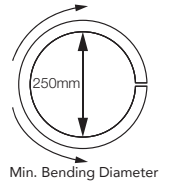

SFW20 Mono Color Silicone Flexible LED Wall Grazer

SFW20-24V-3535-24-CC-2200K-6500K

Specification

Dimension

Optional LENS Distribution

Technical Parameters

Electrical	
Input Voltage	24V DC
Power Consumption	18W/m
Physical	
LED Count	24 LEDs/m
Cutting Unit	6 LEDs
Cutting Unit Length	250 mm
Mini. Curvature Radius:	250mm
Output	
LED Light	SMD LED 3535
CRI	>80
Max. Length	5M
Optional Lens	15°, 20°, 25°, 38°, 60°, 20° x 40°
Lumen Maintenance	70,000 Hours L70 @ 25°C 50,000 Hours L70 @ 50°C
Temperature Ranges	
Installation	0°C to 50°C
Operating	-40°C to 55°C
Dependability	
Warranty	5 Years Warranty
IP Rating	IP68

Height	Eavg, Emax	Diameter
3.281ft 1m	65.81, 92.86fc 708.3, 999.5lx	2.093ft 63.78cm
6.562ft 2m	16.45, 23.21fc 177.1, 249.9lx	4.185ft 127.56cm
9.843ft 3m	7.312, 10.32fc 78.70, 111.1lx	6.278ft 191.35cm
13.12ft 4m	4.113, 5.804fc 44.27, 62.47lx	8.37ft 255.13cm
16.4ft 5m	2.632, 3.714fc 28.33, 39.98lx	10.46ft 318.91cm