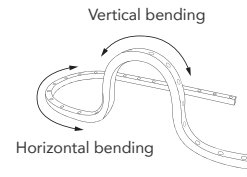

SFW20 Mono Color Silicone Flexible LED Wall Grazer

SFW20-24V-3535-24-CC-2200K-6500K

Specification

Dimension

Optional LENS Distribution

Technical Parameters

Electrical	
Input Voltage	24V DC
Power Consumption	18W/m
Physical	
LED Count	24 LEDs/m
Cutting Unit	6 LEDs
Cutting Unit Length	250 mm
Mini. Curvature Radius:	250mm
Output	
LED Light	SMD LED 3535
CRI	>80
Max. Length	5M
Optional Lens	15°, 20°, 25°, 38°, 60°, 20° x 40°
Lumen Maintenance	70,000 Hours L70 @ 25°C 50,000 Hours L70 @ 50°C
Temperature Ranges	
Installation	0°C to 50°C
Operating	-40°C to 55°C
Dependability	
Warranty	5 Years Warranty
IP Rating	IP68

Height	Eavg, Emax	Diameter
3.281ft 1m	65.81, 92.86fc 708.3, 999.5lx	2.093ft 63.78cm
6.562ft 2m	16.45, 23.21fc 177.1, 249.9lx	4.185ft 127.56cm
9.843ft 3m	7.312, 10.32fc 78.70, 111.1lx	6.278ft 191.35cm
13.12ft 4m	4.113, 5.804fc 44.27, 62.47lx	8.37ft 255.13cm
16.4ft 5m	2.632, 3.714fc 28.33, 39.98lx	10.46ft 318.91cm