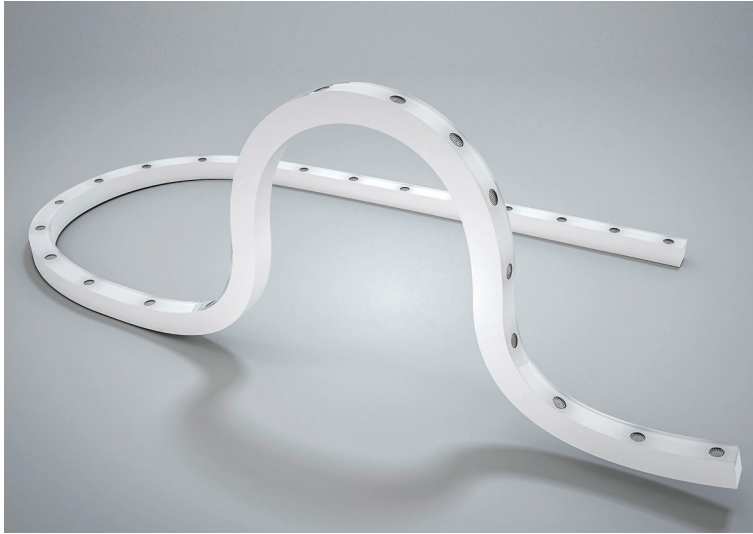

SFW20 Mono Color Silicone Flexible LED Wall Grazer

SFW20-24V-3535-24-CC-2200K-6500K

Specification

Dimension

Optional LENSs Distribution

Optional Cover:

Technical Parameters

Electrical	
Input Voltage	24V DC
Power Consumption	18W/m
Physical	
LED Count	24 LEDs/m
Cutting Unit	6 LEDs
Cutting Unit Length	250mm
Mini. Curvature Radius:	250mm
Output	
LED Light	Epistar SMD LED 3535
CRI	>80
Max Length	5 M
Optional Lens	15°, 20°, 25°, 38°, 60°, 20°x40°
Lumen Maintenance	70,000 Hours L70 @ 25°C 50,000 Hours L70 @ 50°C
Temperature Ranges	
Installation	0°C to 50°C
Operating	-40°C to 55°C
Dependability	
Warranty	5 Years Warranty
IP Rating	IP68

Optional Color	
	2700K(2725±145K)
	3000K(3045±175K)
	3500K(3465±245K)
	4000K(3985±275K)
	5000K(5029±283K)
	Green(520-530nm)
	Blue (455-465nm)

Illuminance Distribution

Height	Eavg, Emax	Diameter
3.281ft 1m	65.81, 92.86fc 708.3, 999.5lx	2.093ft 63.78cm
6.562ft 2m	16.45, 23.21fc 177.1, 249.9lx	4.185ft 127.56cm
9.843ft 3m	7.312, 10.32fc 78.70, 111.1lx	6.278ft 191.35cm
13.12ft 4m	4.113, 5.804fc 44.27, 62.47lx	8.37ft 255.13cm
16.4ft 5m	2.632, 3.714fc 28.33, 39.98lx	10.46ft 318.91cm

SFW20 Mono Color Silicone Flexible LED Wall Grazer

Connection