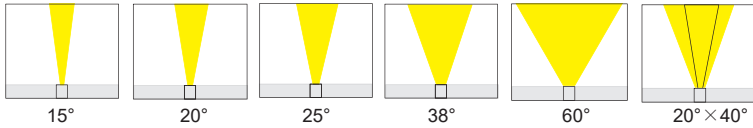

SFW20 Mono Color Silicone Flexible LED Wall Grazer

SFW20-24V-3535-24-CC-2200K-6500K

Specification

Dimension

Optional LENSs Distribution

Optional Cover:

Technical Parameters

Electrical	
Input Voltage	24V DC
Power Consumption	18W/m
Physical	
LED Count	24 LEDs/m
Cutting Unit	6 LEDs
Cutting Unit Length	250mm
Mini. Curvature Radius:	250mm
Output	
LED Light	Epistar SMD LED 3535
CRI	>80
Max Length	5 M
Optional Lens	15°, 20°, 25°, 38°, 60°, 20°x40°
Lumen Maintenance	70,000 Hours L70 @ 25°C 50,000 Hours L70 @ 50°C
Temperature Ranges	
Installation	0°C to 50°C
Operating	-40°C to 55°C
Dependability	
Warranty	5 Years Warranty
IP Rating	IP68

Optional Color	
	2700K(2725±145K)
	3000K(3045±175K)
	3500K(3465±245K)
	4000K(3985±275K)
	5000K(5029±283K)
	Green(520-530nm)
	Blue (455-465nm)

Illuminance Distribution

Height	Eavg, Emax	Diameter
3.281ft 1m	65.81, 92.86fc 708.3, 999.5lx	2.093ft 63.78cm
6.562ft 2m	16.45, 23.21fc 177.1, 249.9lx	4.185ft 127.56cm
9.843ft 3m	7.312, 10.32fc 78.70, 111.1lx	6.278ft 191.35cm
13.12ft 4m	4.113, 5.804fc 44.27, 62.47lx	8.37ft 255.13cm
16.4ft 5m	2.632, 3.714fc 28.33, 39.98lx	10.46ft 318.91cm