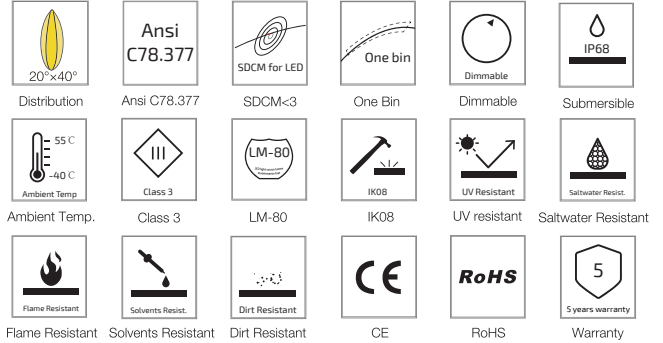

SFW20 Mono Color Silicone Flexible LED Wall Grazer

SFW20-24V-3535-24-CC-2200K-6500K

Specification

Dimension

Optional LENSs Distribution

Optional Cover:

Technical Parameters

Electrical	
Input Voltage	24V DC
Power Consumption	18W/m
Physical	
LED Count	24 LEDs/m
Cutting Unit	6 LEDs
Cutting Unit Length	250mm
Mini. Curvature Radius:	250mm
Output	
LED Light	Epistar SMD LED 3535
CRI	>80
Max Length	5 M
Optional Lens	15°, 20°, 25°, 38°, 60°, 20°x40°
Lumen Maintenance	70,000 Hours L70 @ 25°C 50,000 Hours L70 @ 50°C
Temperature Ranges	
Installation	0°C to 50°C
Operating	-40°C to 55°C
Dependability	
Warranty	5 Years Warranty
IP Rating	IP68

Optional Color	
	2700K(2725±145K)
	3000K(3045±175K)
	3500K(3465±245K)
	4000K(3985±275K)
	5000K(5029±283K)
	Green(520-530nm)
	Blue (455-465nm)

Illuminance Distribution

Height	Eavg, Emax	Diameter
3.281ft 1m	65.81, 92.86fc 708.3, 999.5lx	2.093ft 63.78cm
6.562ft 2m	16.45, 23.21fc 177.1, 249.9lx	4.185ft 127.56cm
9.843ft 3m	7.312, 10.32fc 78.70, 111.1lx	6.278ft 191.35cm
13.12ft 4m	4.113, 5.804fc 44.27, 62.47lx	8.37ft 255.13cm
16.4ft 5m	2.632, 3.714fc 28.33, 39.98lx	10.46ft 318.91cm