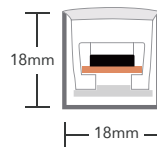

SFW20 Mono Color Silicone Flexible LED Wall Grazer

SFW20-24V-3535-24-CC-2200K-6500K

Specification

Dimension

Optional LENS Distribution

Technical Parameters

Electrical	
Input Voltage	24V DC
Power Consumption	18W/m
Physical	
LED Count	24 LEDs/m
Cutting Unit	6 LEDs
Cutting Unit Length	250 mm
Mini. Curvature Radius:	250mm
Output	
LED Light	SMD LED 3535
CRI	>80
Max. Length	5M
Optional Lens	15°, 20°, 25°, 38°, 60°, 20° x 40°
Lumen Maintenance	70,000 Hours L70 @ 25°C 50,000 Hours L70 @ 50°C
Temperature Ranges	
Installation	0°C to 50°C
Operating	-40°C to 55°C
Dependability	
Warranty	5 Years Warranty
IP Rating	IP68

Height	Eavg, Emax	Diameter
3.281ft 1m	65.81, 92.86fc 708.3, 999.5lx	2.093ft 63.78cm
6.562ft 2m	16.45, 23.21fc 177.1, 249.9lx	4.185ft 127.56cm
9.843ft 3m	7.312, 10.32fc 78.70, 111.1lx	6.278ft 191.35cm
13.12ft 4m	4.113, 5.804fc 44.27, 62.47lx	8.37ft 255.13cm
16.4ft 5m	2.632, 3.714fc 28.33, 39.98lx	10.46ft 318.91cm