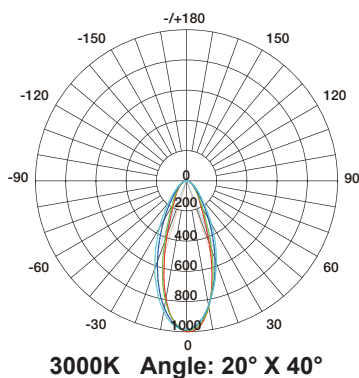

SFW20 Mono Color Silicone Flexible LED Wall Grazer

SFW20-24V-3535-24-CC-2200K-6500K

Specification

Dimension

Optional LENS Distribution

Technical Parameters

Electrical	
Input Voltage	24V DC
Power Consumption	18W/m
Physical	
LED Count	24 LEDs/m
Cutting Unit	6 LEDs
Cutting Unit Length	250 mm
Mini. Curvature Radius:	250mm
Output	
LED Light	SMD LED 3535
CRI	>80
Max. Length	5M
Optional Lens	15°, 20°, 25°, 38°, 60°, 20° x 40°
Lumen Maintenance	70,000 Hours L70 @ 25°C 50,000 Hours L70 @ 50°C
Temperature Ranges	
Installation	0°C to 50°C
Operating	-40°C to 55°C
Dependability	
Warranty	5 Years Warranty
IP Rating	IP68

Optional Color

	2200K(2238±102K)
	2700K(2725±145K)
	3000K(3045±175K)
	3500K(3465±245K)
	4000K(3985±275K)
	4500K(4503±243K)
	5000K(5029±283K)
	6500K(6532±510K)
	Green(520-530nm)
	Blue (455-465nm)

Illuminance Distribution

Height	Eavg, Emax	Diameter
3.281ft 1m	65.81, 92.86fc 708.3, 999.5lx	2.093ft 63.78cm
6.562ft 2m	16.45, 23.21fc 177.1, 249.9lx	4.185ft 127.56cm
9.843ft 3m	7.312, 10.32fc 78.70, 111.1lx	6.278ft 191.35cm
13.12ft 4m	4.113, 5.804fc 44.27, 62.47lx	8.37ft 255.13cm
16.4ft 5m	2.632, 3.714fc 28.33, 39.98lx	10.46ft 318.91cm